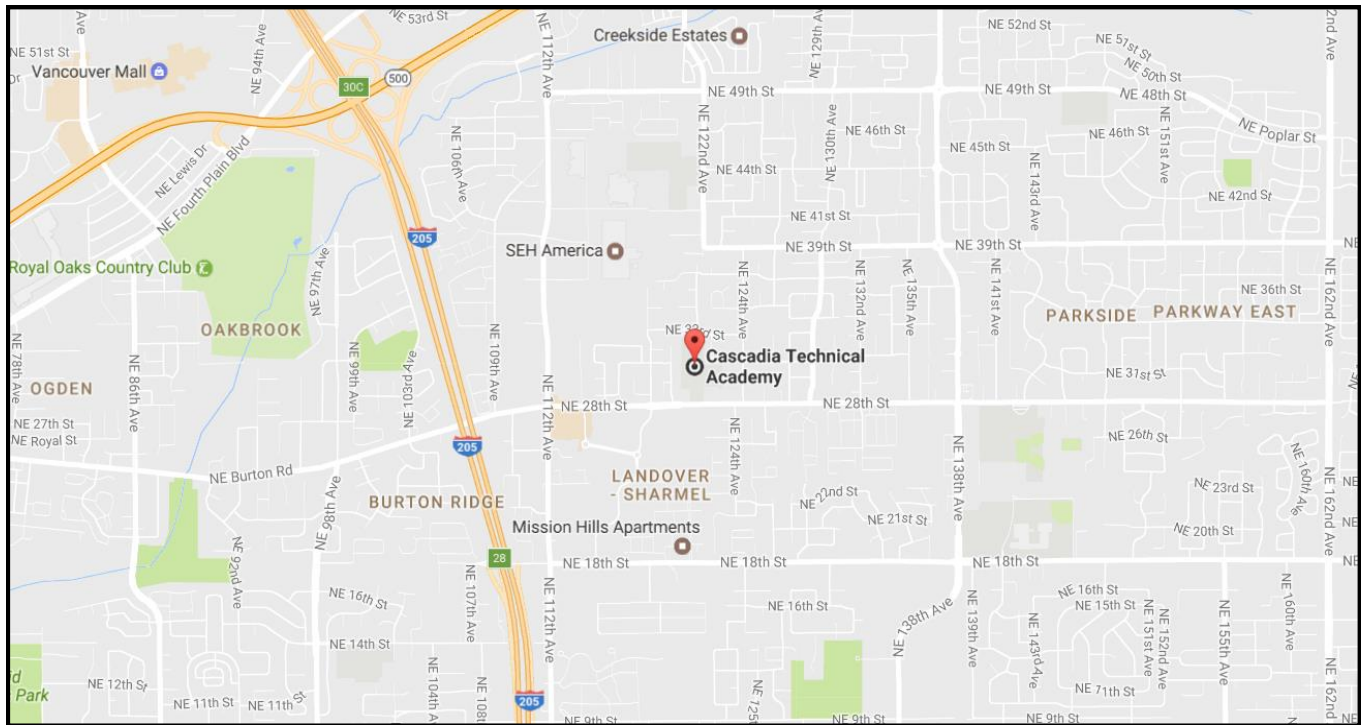

FIRE SCIENCE PROGRAM ORIENTATION SCHEDULE

Please refer to the schedule listed below for different meeting locations and times.

<u>High Schools</u>	<u>Location</u>	<u>Orientation Date and Times</u>
Camas Excelsior Hayes Freedom Heritage Hockinson Union Washougal	Clark County Fire District 3 17718 NE 159 th Street Brush Prairie, WA 98606 360-892-2331	Thursday, June 7 th 6:30 – 8:00
Columbia River Evergreen Fort Vancouver HeLa Hudson's Bay iQ Academy Legacy Mountain View Skyview	Clark County Fire District 6 8800 NE Hazel Dell Avenue Vancouver, WA 98665 360-576-1195	Date to be determined
Battle Ground CAM La Center Prairie Ridgefield River HomeLink Summit View Woodland	CC Fire & Rescue Station 26 21609 NE 72nd Avenue Battle Ground, WA 98604 360-687-4535	Date to be determined

Map and Directions to Cascadia Tech Academy

12200 NE 28th Street, Vancouver, WA 98682

Directions going North via I-5 Bridge

1. Follow I-5 going North
2. Take Exit Number 2, WA-500 E/39th Street towards Orchards
3. Merge onto WA-500 E
4. Turn Right onto NE 112th Avenue
5. Turn Left onto NE 28th Street
6. Cascadia Tech Academy is on left side approx. 1/2 mile

Directions going South via I-5/I-205

1. Follow I-5 going South
2. Take Exit 7, I-205 South ramp towards Salem
3. Merge onto I-205 South
4. Take the WA-500, Exit 30-towards Orchards/Vancouver
5. Keep Left at fork in the ramp
6. Merge onto WA-500 East
7. Turn Right onto NE 112th Avenue
8. Turn Left onto NE 28th Street
9. Cascadia Tech Academy is on left side approx. 1/2 mile

Directions going North via Hwy 14 connection to I-205 or Glenn L. Jackson Memorial Bridge

1. Follow I-205 going North
2. Take Exit 29/NE 18th Street
3. Turn Right on NE 18th Street
4. Turn Left onto NE 112th Avenue
5. Turn Right onto NE 28th Street
6. Cascadia Tech is on left side approx. 1/2 mile